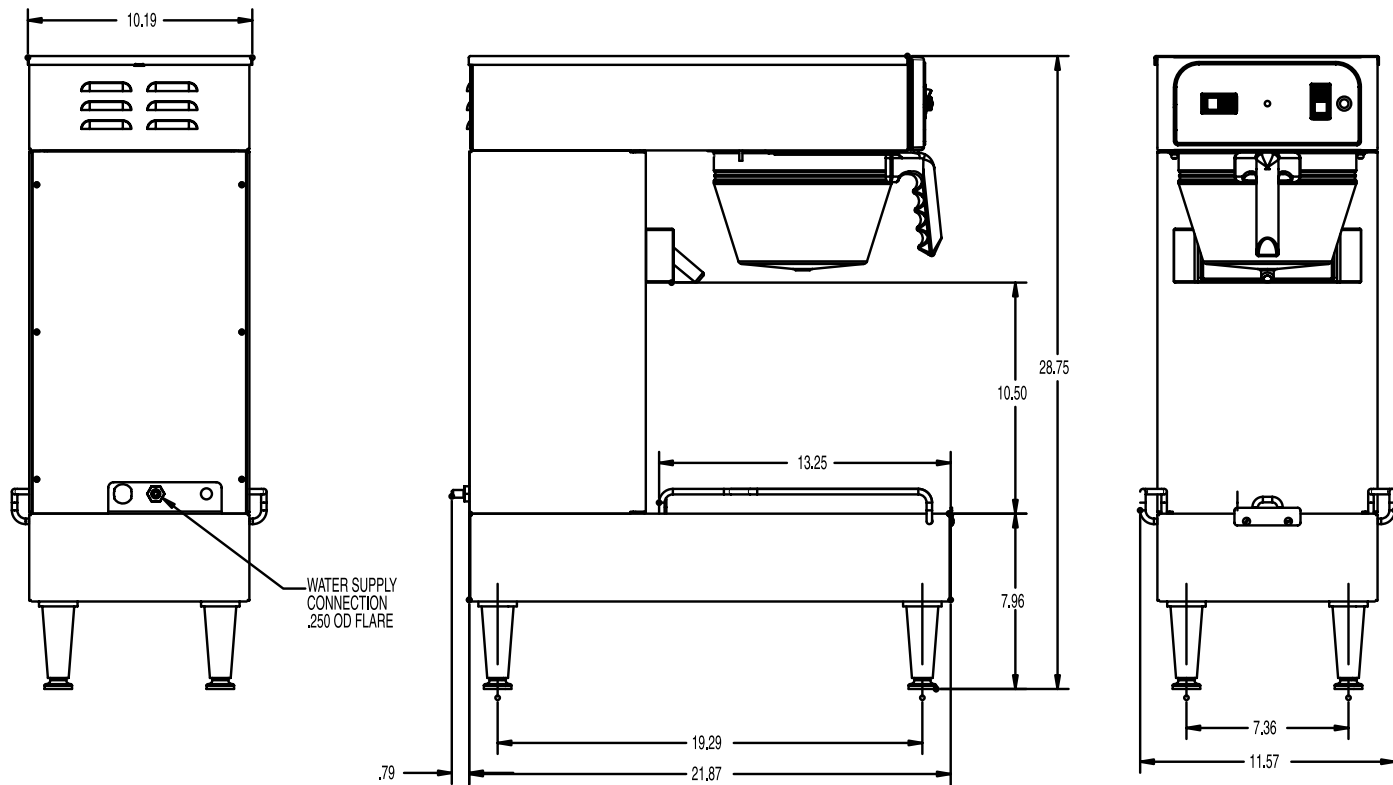

Dimensions & Specifications

Model	Product #	Volts	Amps	Tank Heater Watts	Total Watts	Brewing Capacity	Cubic Measure	Shipping Weight	Cord Attached
TB3Q-LP	36700.0100	120	14.8	1680	1780	26.7 gal./hr.	4.15 ft³	43 lbs.	Yes*
TB3-LP	36700.0102	120	14.8	1680	1780	26.7 gal./hr.	4.15 ft³	43 lbs.	Yes*

*Power cord (NEMA 5-15P) 15 Amp-120V machine only.

Electrical: Models require 2-wires plus ground service rated at 120V, single phase, 60 Hz.

Plumbing: 20-90 psi (138-621 kPa). Machine supplied with 1/4" OD male flare fitting.

Bunn-O-Matic® Corporation - 1400 Stevenson Drive Springfield, Illinois 62703 • 800-637-8606 • 217-529-6601 • Fax 217-529-6644 • www.bunn.com

BUNN® practices continuous product research and improvement. We reserve the right to change specifications and product design without notice. Such revisions do not entitle the buyer to corresponding changes, improvements, additions or replacements for previously purchased equipment.

All dimensions shown in inches. Bunn-O-Matic Corporation owns all copyrights relating to materials in this publication. Please contact BUNN to request permission to reproduce any portion of this publication.